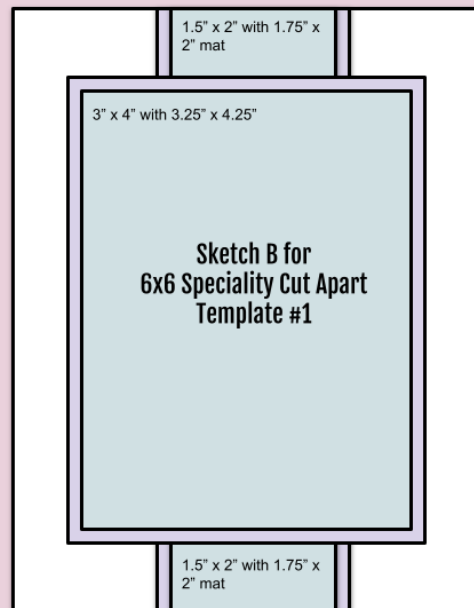

6x6 Specialty Cut Apart Template #1 by Jess Crafts from jesscrafts.com

In this PDF, there are two templates for 6x6 paper. One is for a specific set of cut aparts found in Carta Bella and Echo Park 6x6 paper pads. The other template shows how to cut a second piece of coordinating paper. Then there are two sketches showing you how to use these papers. There will be no patterned paper scraps, but the sketches call for cardstock and you will likely have scraps. Please visit jesscrafts.com/resources for more information.

Cutting Template for A for 6x6 Specialty Cut Apart Template #1
Designed by Jess Crafts of jesscrafts.com
Measurements given as width by height in inches

Copyright © Jess Crafts LLC 2022

A2 (5.5" x 4.25") Card Base

Sketch A for Specialty Cut Apart Template #1
Designed by Jess of jesscrafts.com

Color Guide: White: Card base Purple: Cardstock Blue: Patterned Paper
Measurements given as width by height in inches
Copyright © Jess Crafts LLC 2022

Cutting Template for B for 6x6 Specialty Cut Apart Template #1
Designed by Jess Crafts of jesscrafts.com
Measurements given as width by height in inches

A2 (5.5" x 4.25") Card Base

Sketch B for Specialty Cut Apart Template #1
Designed by Jess of jesscrafts.com