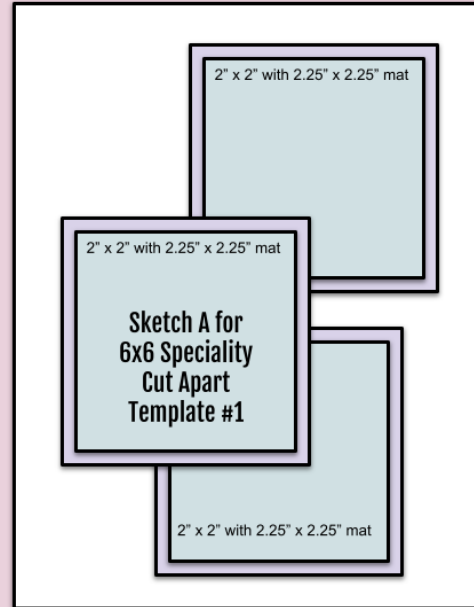

6x6 Specialty Cut Apart Template #1 by Jess Crafts from jesscrafts.com

In this PDF, there are two templates for 6x6 paper. One is for a specific set of cut aparts found in Carta Bella and Echo Park 6x6 paper pads. The other template shows how to cut a second piece of coordinating paper. Then there are two sketches showing you how to use these papers. There will be no patterned paper scraps, but the sketches call for cardstock and you will likely have scraps. Please visit jesscrafts.com/resources for more information.

Cutting Template for A for 6x6 Specialty Cut Apart Template #1
Designed by Jess Crafts of jesscrafts.com
Measurements given as width by height in inches

Copyright © Jess Crafts LLC 2022

A2 (5.5" x 4.25") Card Base

Sketch A for Specialty Cut Apart Template #1
Designed by Jess of jesscrafts.com

Color Guide: White: Card base Purple: Cardstock Blue: Patterned Paper
Measurements given as width by height in inches
Copyright © Jess Crafts LLC 2022

Cutting Template for B for 6x6 Specialty Cut Apart Template #1
Designed by Jess Crafts of jesscrafts.com
Measurements given as width by height in inches

A2 (5.5" x 4.25") Card Base

Sketch B for Specialty Cut Apart Template #1
Designed by Jess of jesscrafts.com