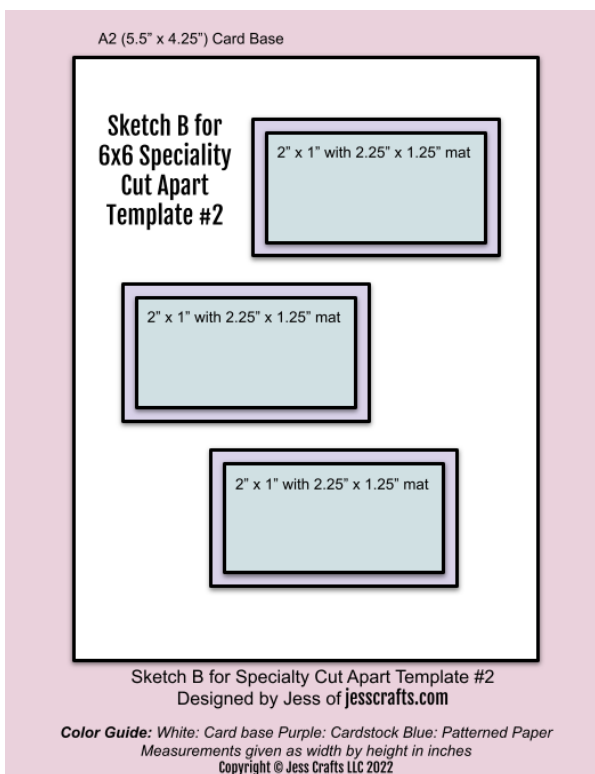

6x6 Specialty Cut Apart Template #2 by Jess Crafts from jesscrafts.com

In this PDF, there is a cutting template for 6x6 paper. It is for a specific set of cut aparts found in Carta Bella and Echo Park 6x6 paper pads. Then there are two sketches showing you how to use these cuts. There will be no patterned paper scraps, but one of the sketches calls for cardstock but they are small pieces perfect for scrapbusting. Please visit jesscrafts.com/resources for more information.