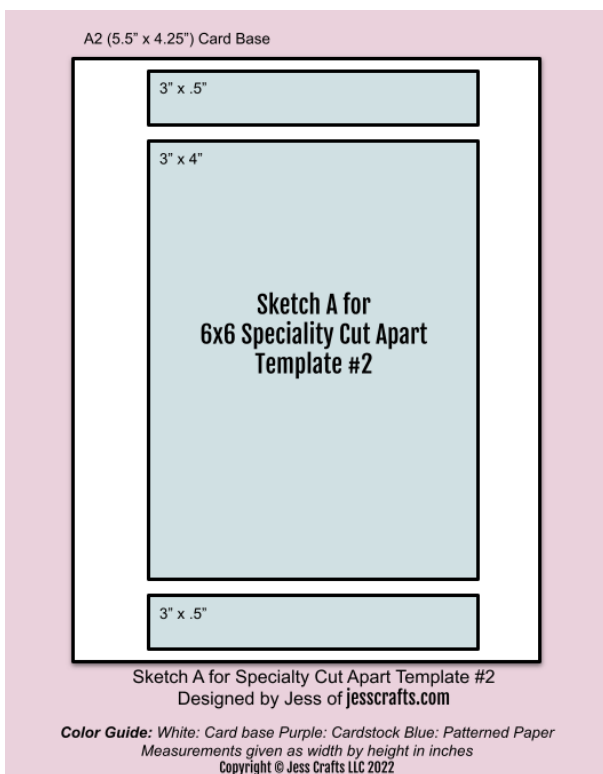

6x6 Specialty Cut Apart Template #2 by Jess Crafts from jesscrafts.com

In this PDF, there is a cutting template for 6x6 paper. It is for a specific set of cut aparts found in Carta Bella and Echo Park 6x6 paper pads. Then there are two sketches showing you how to use these cuts. There will be no patterned paper scraps, but one of the sketches calls for cardstock but they are small pieces perfect for scrapbusting. Please visit jesscrafts.com/resources for more information.